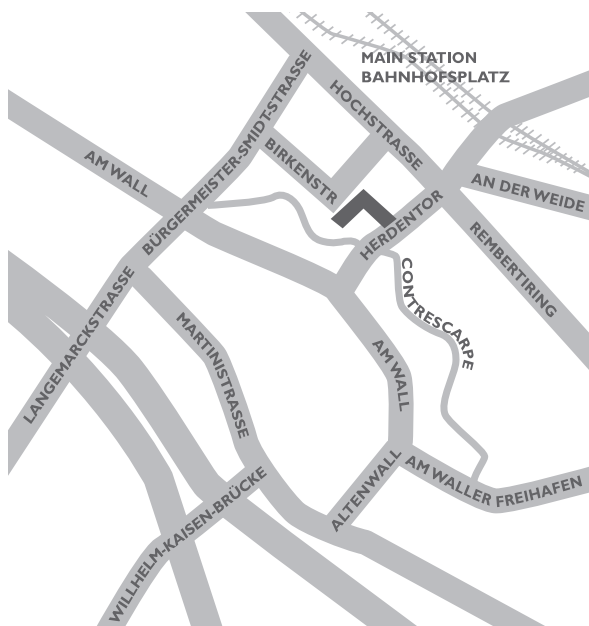

### FROM HAMBURG, CUXHAVEN, HANNOVER

- from A27 take the exit Bremen-Überseestadt (18)
- B6, towards airport, harbour, city centre
- keep left at the intersection and follow the B6
- exit Breitenweg (Hochstraße) towards main train station
- keep right
- turn right into Hillmannstraße
- at the intersection turn left into Hillmannplatz

### FROM OSNABRÜCK / OLDENBURG

- from A28 take exit towards B75
- keep right at the intersection and follow the Oldenburger Straße
- exit towards Worpswede / Schwachhausen / congress centre
- exit towards Breitenweg (Hochstraße) towards main train station
- keep right and then turn right into Hillmannstraße
- at the intersection turn left into Hillmannplatz

**IMPORTANT:** On your navigation system input the address Birkenstraße 40.